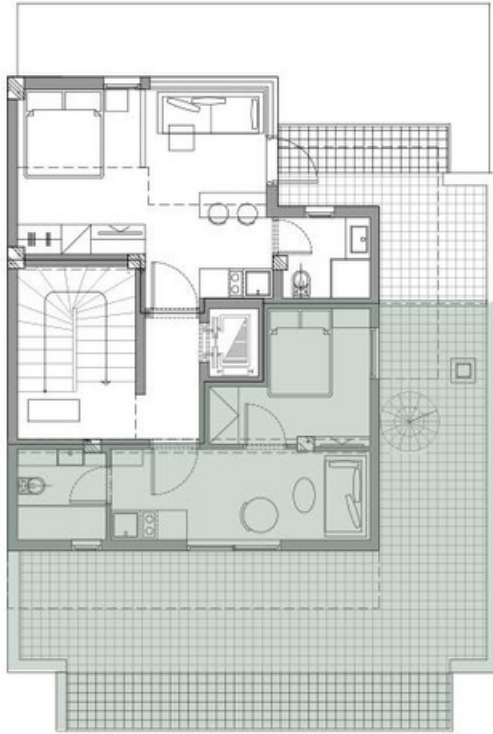

Type
1 Bedroom

Level
Ground Floor

Area
39 m² + 12 m² Balcony

-

GF-A

Type
Studio

Level
Ground Floor

Area
24 m² + 14 m² Balcony

-

GF-B

Type
Studio

Level
Ground Floor

Area
27 m² + 12 m² Balcony

-

GF-C

Type
1 Bedroom

Type
Studio

Level
Second Floor

Area
27 m² + 3 m² Balcony

-

2nd-C

Type
1 Bedroom

Level
Roof

Area
25 m² + 48 m² Balcony

-

Roof-A

Type
Studio

Level
Roof

Area
27 m² + 10 m² Balcony

-

Roof-B