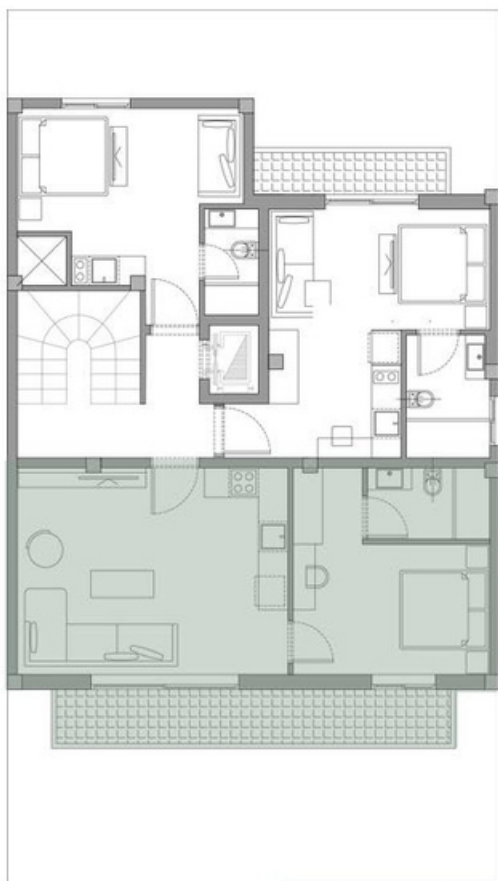

Type
1 Bedroom

Level
Ground Floor

Area
39 m² + 12 m² Balcony

-

GF-A

Type
Studio

Level
Ground Floor

Area
24 m² + 14 m² Balcony

-

GF-B

Type
Studio

Level
Ground Floor

Area
27 m² + 12 m² Balcony

-

GF-C

Type
1 Bedroom

Level
First Floor

Area
46 m² + 10 m² Balcony

-

1st-A

Type
Studio

Level
First Floor

Area
24 m² + 1 m² Balcony

-

1st-B

Type
Studio

Level
First Floor

Area
27 m² + 3 m² Balcony

-

1st-C

Type
1 Bedroom

Level
Second Floor