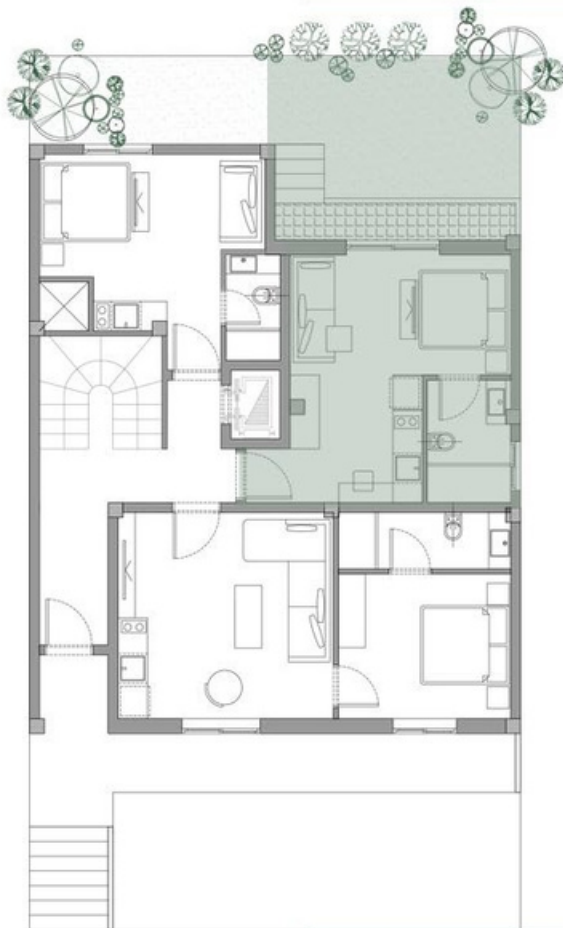

Type
1 Bedroom

Level
Ground Floor

Area
39 m² + 12 m² Balcony

-

GF-A

Type
Studio

Level
Ground Floor

Area
24 m² + 14 m² Balcony

-

GF-B

Type
Studio

Level
Ground Floor

Area
27 m² + 12 m² Balcony

-

GF-C

Type
1 Bedroom

Level
First Floor

Area
46 m² + 10 m² Balcony

-

1st-A

Type
Studio

Level
First Floor

Area
24 m² + 1 m² Balcony

-

1st-B

Type
Studio

Level
First Floor

Area
27 m² + 3 m² Balcony

-

1st-C

Type
1 Bedroom

Level
Second Floor