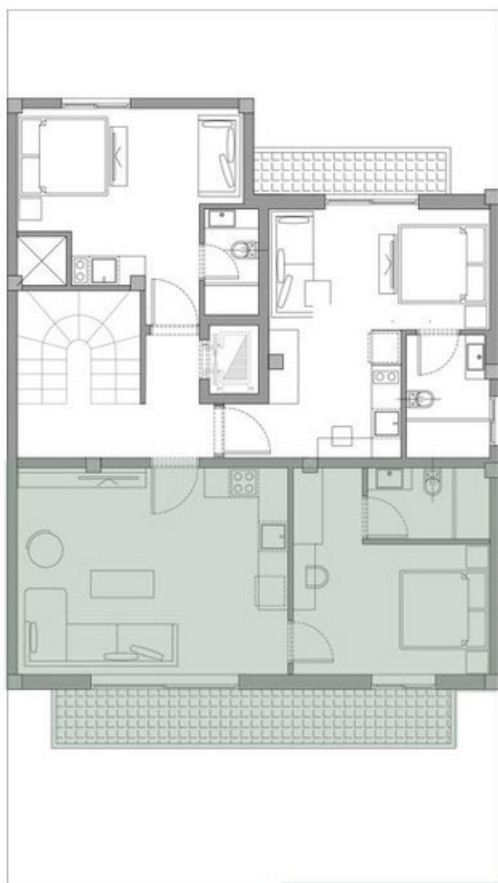

-

GF-B

Type
Studio

Level
Ground Floor

Area
27 m² + 12 m² Balcony

-

GF-C

Type
1 Bedroom

Level
First Floor

Area
46 m² + 10 m² Balcony

-

1st-A

Type
Studio

Level
First Floor

Area
24 m² + 1 m² Balcony

-

1st-B

Type
Studio

Level
First Floor

Area
27 m² + 3 m² Balcony

-

1st-C

Type
1 Bedroom

Level
Second Floor

Area
46 m² + 10 m² Balcony

-

2nd-A

Type
Studio

Level
Second Floor

Area
24 m² + 1 m² Balcony

-

2nd-B