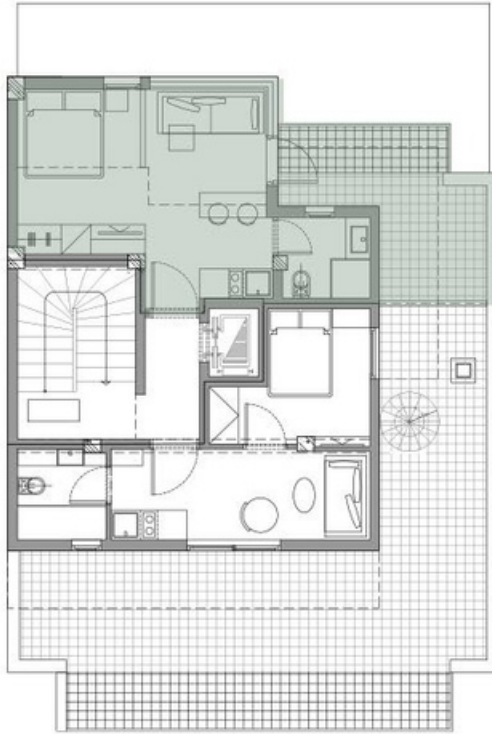

-

GF-B

Type
Studio

Level
Ground Floor

Area
27 m² + 12 m² Balcony

-

GF-C

Type
1 Bedroom

Area
46 m² + 10 m² Balcony

-

2nd-A

Type
Studio

Level
Second Floor

Area
24 m² + 1 m² Balcony

-

2nd-B

Type
Studio

Level
Second Floor

Area
27 m² + 3 m² Balcony

-

2nd-C

Type
1 Bedroom

Level
Roof

Area
25 m² + 48 m² Balcony

-

Roof-A

Type
Studio

Level
Roof

Area
27 m² + 10 m² Balcony

-

Roof-B