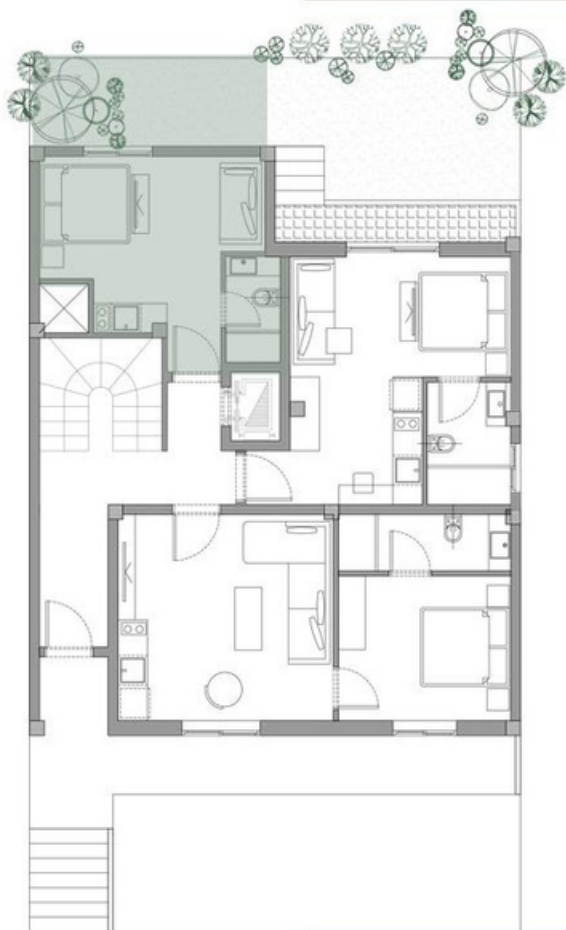

Type
1 Bedroom

Level
Ground Floor

Area
39 m² + 12 m² Balcony

-

GF-A

Type
Studio

Level
Ground Floor

Area
24 m² + 14 m² Balcony

-

GF-B

Type
Studio

Level
Ground Floor

Area
27 m² + 12 m² Balcony

-

GF-C

Type
1 Bedroom

Level
First Floor

Area
46 m² + 10 m² Balcony

-

1st-A

Type
Studio

Level
First Floor

Area
24 m² + 1 m² Balcony

-

1st-B

Type
Studio

Level
First Floor

Area
27 m² + 3 m² Balcony

-

1st-C

Type
1 Bedroom

Level
Second Floor